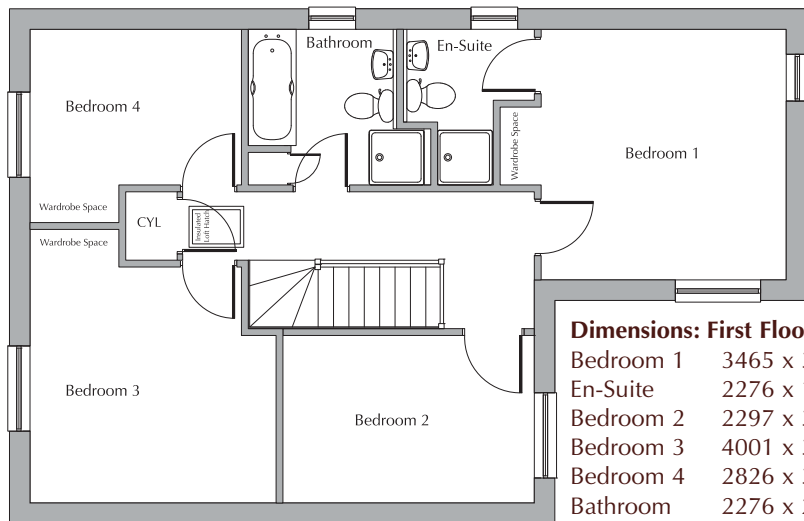

## 4 Bedroom Detached House with Garage

**Price Includes:**

- Fully Fitted Kitchen from our range.
  - Fully Fitted Appliances; Stainless steel Hob, Hood, Cooker, Integrated Dish Washer, Integrated Fridge and Integrated Washer.
  - Choice of Carpets Throughout from our range.\*
  - Choice of tiles to the Kitchen Floor from our Porcelanosa range\*
  - Choice of tiles to En-suite from our Porcelanosa range\*
  - Choice of tiles to Bathroom from our Porcelanosa range\*
  - Choice of splash back Tiles to Cloakroom from our Porcelanosa range\*
  - Zoned Keypad Alarm with PIR throughout
  - Outside Tap
  - Coved Ceilings Throughout
  - All Door Furniture Inc Door Stops
  - Turf to Front Lawn
  - Blocked paved Parking Spaces
  - Thermostatic Valves to all radiators
  - Painted walls & ceilings
  - En-suite with Shower to Master Bedroom
  - Downstairs Cloakroom
  - Blocked Paved Patio area to rear
  - Fencing to Boundary
  - Down lighters to Kitchen, Bathroom & En-suite
  - Smoke Detectors
  - Front Door of your choice from our range\*
  - Security lighting.
  - Fitted Wardrobes to Master Bedroom
  - Shower to main Bathroom
  - UPVC double glazed windows & doors.
  - French Doors to rear.
  - White Regency style Interior Doors with Door Furniture.
- \*subject to build stage