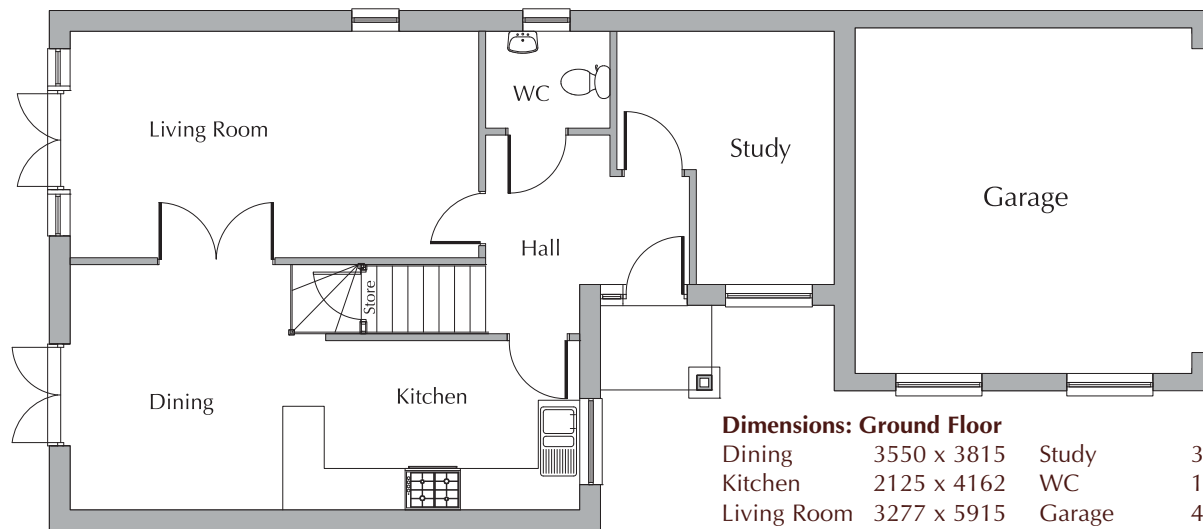

## 4 Bedroom Detached House with Garage

**Price Includes:**

- Fully Fitted Kitchen from our range.
  - Fully Fitted Appliances; Stainless steel Hob, Hood, Cooker, Integrated Dish Washer, Integrated Fridge and Integrated Washer.
  - Choice of Carpets Throughout from our range.\*
  - Choice of tiles to the Kitchen Floor from our Porcelanosa range\*
  - Choice of tiles to En-suite from our Porcelanosa range\*
  - Choice of tiles to Bathroom from our Porcelanosa range\*
  - Choice of splash back Tiles to Cloakroom from our Porcelanosa range\*
  - Zoned Keypad Alarm with PIR throughout
  - Outside Tap
  - Coved Ceilings Throughout
  - All Door Furniture Inc Door Stops
  - Turf to Front Lawn
  - Blocked paved Parking Spaces
  - Thermostatic Valves to all radiators
  - Painted walls & ceilings
  - En-suite with Shower to Master Bedroom
  - Downstairs Cloakroom
  - Blocked Paved Patio area to rear
  - Fencing to Boundary
  - Down lighters to Kitchen, Bathroom & En-suite
  - Smoke Detectors
  - Front Door of your choice from our range\*
  - Security lighting.
  - Fitted Wardrobes to Master Bedroom
  - Shower to main Bathroom
  - UPVC double glazed windows & doors.
  - French Doors to rear.
  - White Regency style Interior Doors with Door Furniture.
- \*subject to build stage