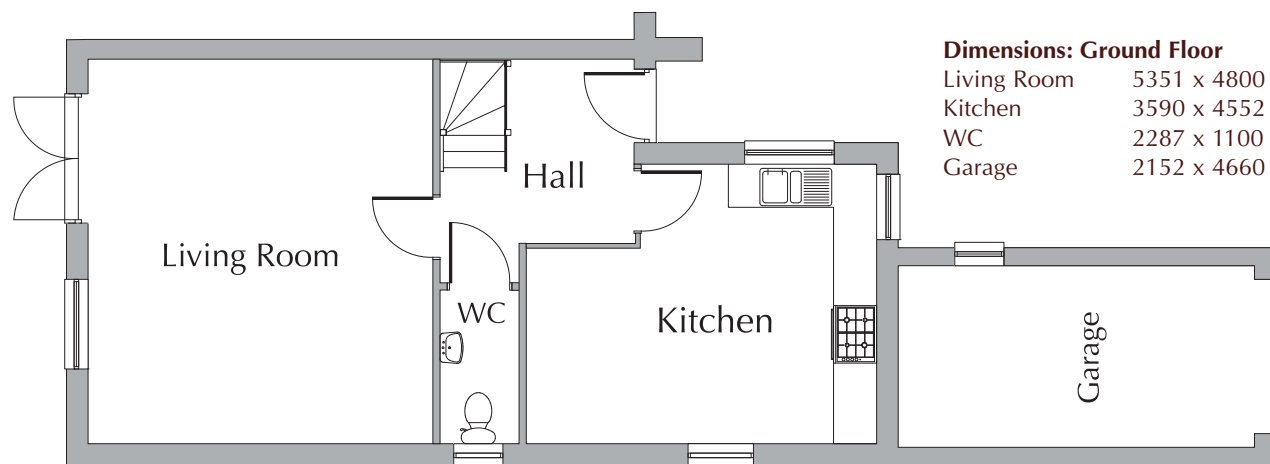

The Holgate

The Holgate

4 Bedroom Semi Detached House with Garage

Price Includes:

- Fully Fitted Kitchen from our range.
 - Fully Fitted Appliances; Stainless steel Hob, Hood, Cooker, Integrated Dish Washer, Integrated Fridge and Integrated Washer.
 - Choice of Carpets Throughout from our range.*
 - Choice of tiles to the Kitchen Floor from our Porcelanosa range*
 - Choice of tiles to En-suite from our Porcelanosa range*
 - Choice of tiles to Bathroom from our Porcelanosa range*
 - Choice of splash back Tiles to Cloakroom from our Porcelanosa range*
 - Zoned Keypad Alarm with PIR throughout
 - Outside Tap
 - Coved Ceilings Throughout
 - All Door Furniture Inc Door Stops
 - Turf to Front Lawn
 - Blocked paved Parking Spaces
 - Thermostatic Valves to all radiators
 - Painted walls & ceilings
 - En-suite with Shower to Master Bedroom
 - Downstairs Cloakroom
 - Blocked Paved Patio area to rear
 - Fencing to Boundary
 - Down lighters to Kitchen, Bathroom & En-suite
 - Smoke Detectors
 - Front Door of your choice from our range*
 - Security lighting.
 - Fitted Wardrobes to Master Bedroom
 - Shower to main Bathroom
 - UPVC double glazed windows & doors.
 - French Doors to rear.
 - White Regency style Interior Doors with Door Furniture.
- *subject to build stage