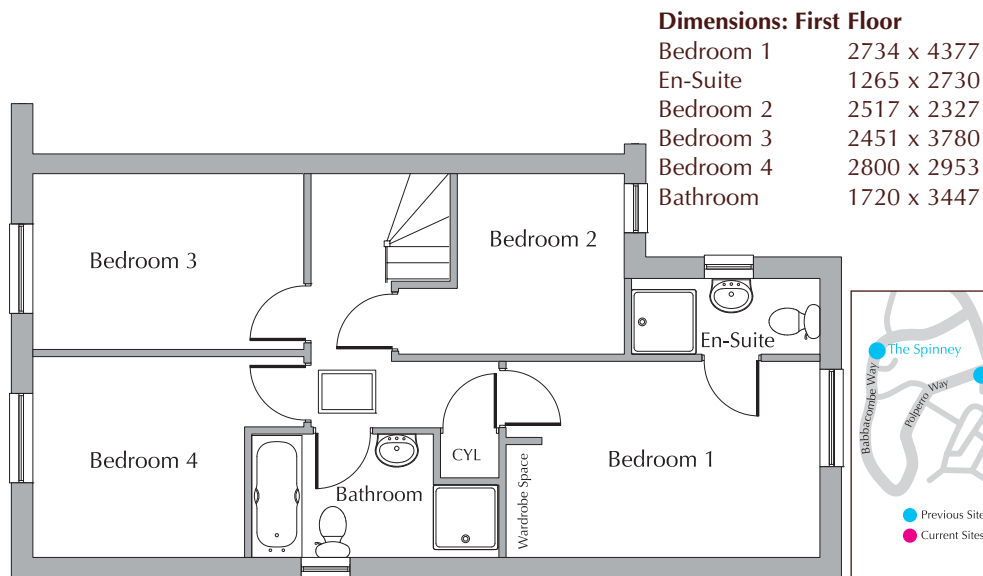

The Holgate

The Holgate

4 Bedroom Semi Detached House with Garage

Price Includes:

- Fully Fitted Kitchen from our range.
 - Fully Fitted Appliances; Stainless steel Hob, Hood, Cooker, Integrated Dish Washer, Integrated Fridge and Integrated Washer.
 - Choice of Carpets Throughout from our range.*
 - Choice of tiles to the Kitchen Floor from our Porcelanosa range*
 - Choice of tiles to En-suite from our Porcelanosa range*
 - Choice of tiles to Bathroom from our Porcelanosa range*
 - Choice of splash back Tiles to Cloakroom from our Porcelanosa range*
 - Zoned Keypad Alarm with PIR throughout
 - Outside Tap
 - Coved Ceilings Throughout
 - All Door Furniture Inc Door Stops
 - Turf to Front Lawn
 - Blocked paved Parking Spaces
 - Thermostatic Valves to all radiators
 - Painted walls & ceilings
 - En-suite with Shower to Master Bedroom
 - Downstairs Cloakroom
 - Blocked Paved Patio area to rear
 - Fencing to Boundary
 - Down lighters to Kitchen, Bathroom & En-suite
 - Smoke Detectors
 - Front Door of your choice from our range*
 - Security lighting.
 - Fitted Wardrobes to Master Bedroom
 - Shower to main Bathroom
 - UPVC double glazed windows & doors.
 - French Doors to rear.
 - White Regency style Interior Doors with Door Furniture.
- *subject to build stage