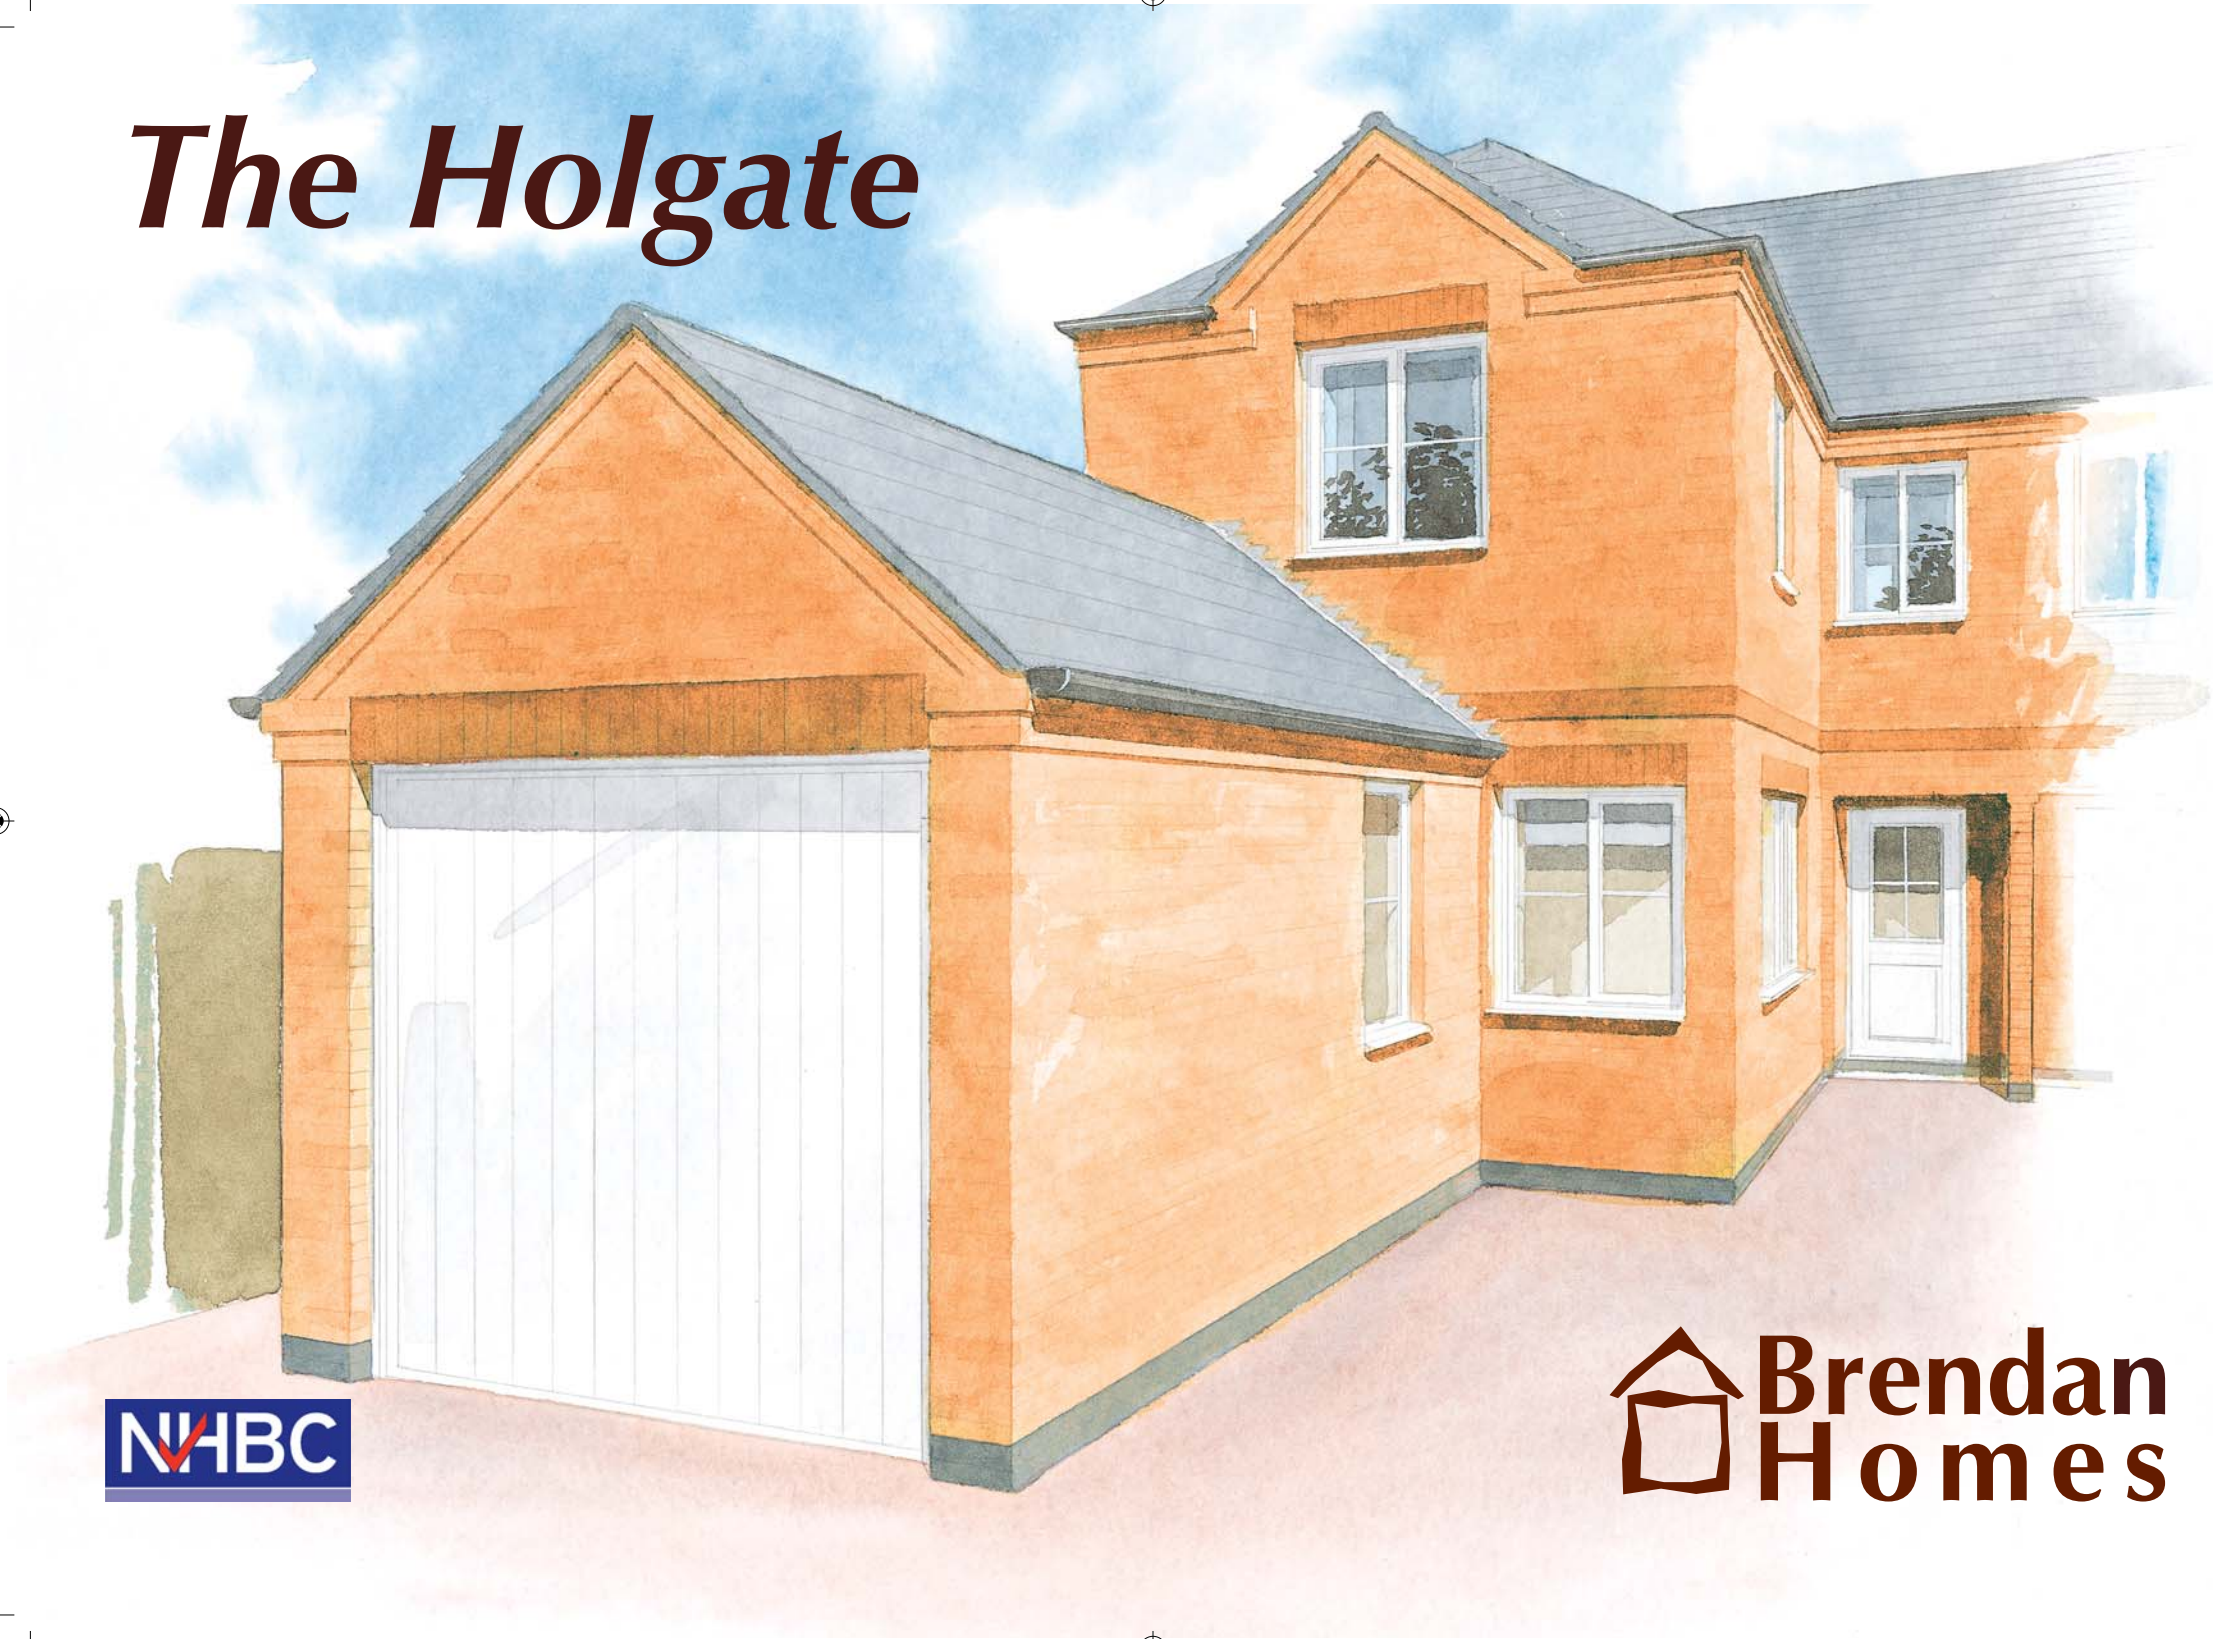

The Holgate

The Holgate

4 Bedroom Semi Detached House with Garage

Price Includes:

- Fully Fitted Kitchen from our range.
 - Fully Fitted Appliances; Stainless steel Hob, Hood, Cooker, Integrated Dish Washer, Integrated Fridge and Integrated Washer.
 - Choice of Carpets Throughout from our range.*
 - Choice of tiles to the Kitchen Floor from our Porcelanosa range*
 - Choice of tiles to En-suite from our Porcelanosa range*
 - Choice of tiles to Bathroom from our Porcelanosa range*
 - Choice of splash back Tiles to Cloakroom from our Porcelanosa range*
 - Zoned Keypad Alarm with PIR throughout
 - Outside Tap
 - Coved Ceilings Throughout
 - All Door Furniture Inc Door Stops
 - Turf to Front Lawn
 - Blocked paved Parking Spaces
 - Thermostatic Valves to all radiators
 - Painted walls & ceilings
 - En-suite with Shower to Master Bedroom
 - Downstairs Cloakroom
 - Blocked Paved Patio area to rear
 - Fencing to Boundary
 - Down lighters to Kitchen, Bathroom & En-suite
 - Smoke Detectors
 - Front Door of your choice from our range*
 - Security lighting.
 - Fitted Wardrobes to Master Bedroom
 - Shower to main Bathroom
 - UPVC double glazed windows & doors.
 - French Doors to rear.
 - White Regency style Interior Doors with Door Furniture.
- *subject to build stage